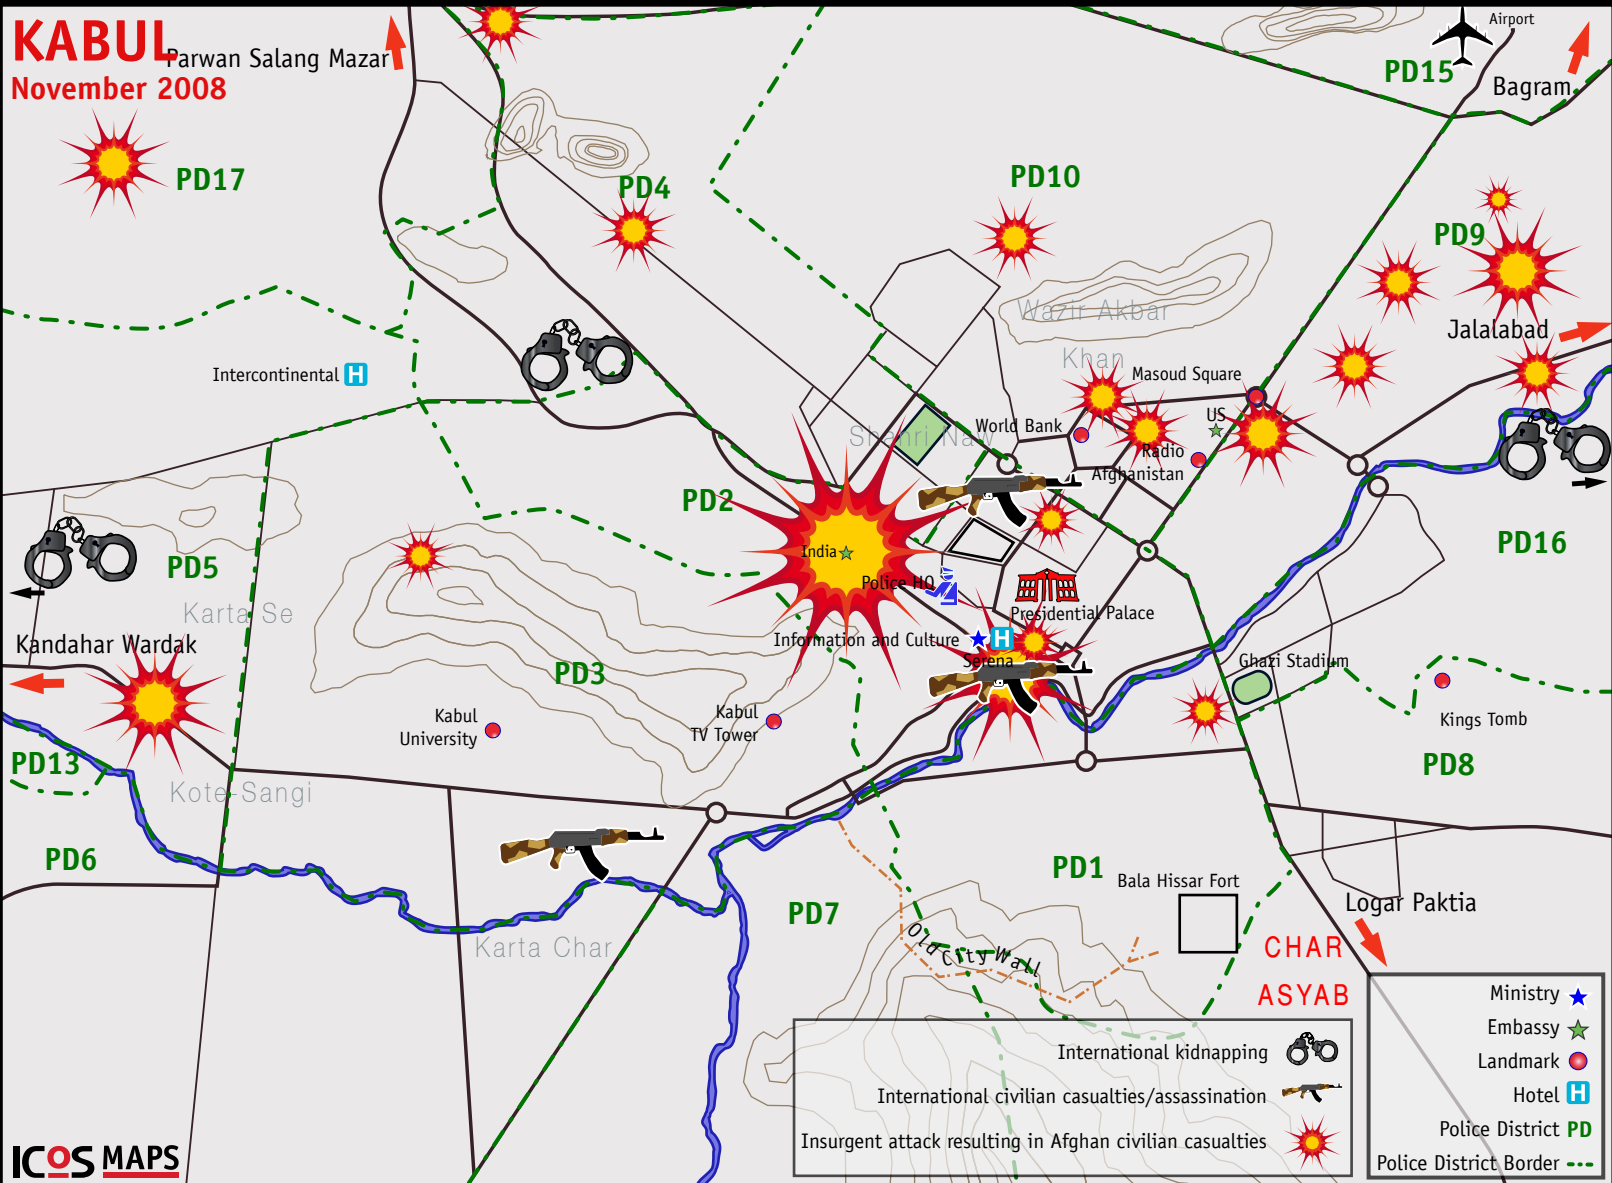

KABUL

Parwan Salang Mazar
November 2008

Ministry	★
Embassy	☆
Landmark	●
Hotel	H
Police District	PD
Police District Border	---
International kidnapping	🔗
International civilian casualties/assassination	🔫
Insurgent attack resulting in Afghan civilian casualties	🌟